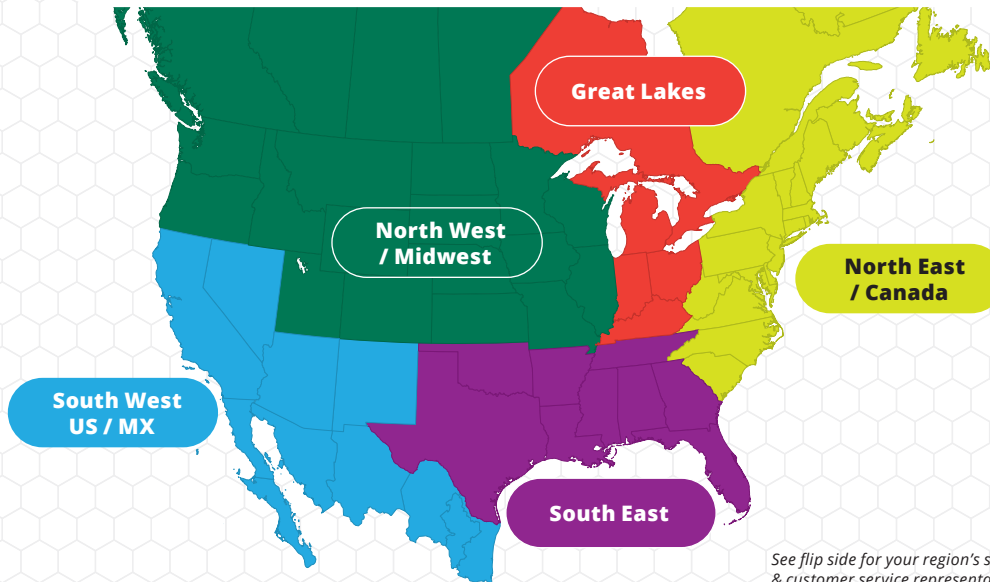

Carr Lane Mfg. RSM/CSR Territories

See flip side for your region's sales & customer service representatives.

Sales Team & Customer Service Representatives

South West US / MX

Joe Zelaya
Joe.Zelaya@carrlane.com

Lesley Deleon
Customer Service Rep II

Great Lakes

Tom Grammer
Thomas.Grammer@carrlane.com

Tim Cron
Customer Service Lead

North West / Midwest

Sean Shores
Sean.Shores@carrlane.com

Stephanie Tittle
Customer Service Lead